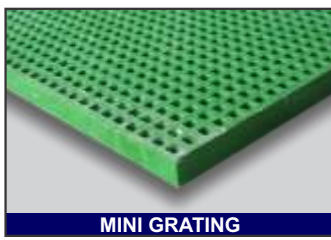

Together with our prompt service, this has allowed us to become one of top suppliers of grating in South Africa.

MOULDED GRATING

OPEN GRATING

MINI GRATING

CLOSED GRATING

FASTENERS

GRATING AND PANEL SIZES

| LENGTH (mm) | WIDTH (mm) | DEPTH (mm) | COLOUR | |
|-------------------------------|------------|------------|--------------------|-------------|
| Open Grating | | | POLYESTER | |
| 2,445 | 1,000 | 25mm | GREEN | |
| 2,445 | 1,220 | 25mm | GREEN | GREY |
| 3,660 | 1,220 | 25mm | GREEN | |
| 1,830 | 1,000 | 30mm | GREEN | |
| 2,445 | 1,000 | 30mm | GREEN | GREY |
| 3,660 | 1,000 | 30mm | GREEN | |
| 2,445 | 1,220 | 30mm | GREEN | GREY |
| 2,445 | 1,000 | 38mm | GREEN | GREY |
| 3,130 | 1,000 | 38mm | GREEN | |
| 2,445 | 1,220 | 38mm | GREEN | GREY YELLOW |
| 3,130 | 1,220 | 38mm | GREEN | |
| 3,660 | 1,220 | 38mm | GREEN | |
| Mini Grating | | | POLYESTER | |
| 2,220 | 1,000 | 30mm | GREEN | |
| Closed Grating | | | POLYESTER | |
| 2,445 | 1,000 | 32mm | GREEN | GREY |
| 1,500 | 1,200 | 40mm | | GREY |
| Steps - one end closed | | | POLYESTER | |
| 3,660 | 235 | 30mm | GREEN | |
| Step Covers | | | POLYESTER | |
| 3,660 | 250 | 45 x 5mm | BLACK | YELLOW |
| Angles | | | POLYESTER | |
| 3m | 39/51mm | | | LIGHT GREY |
| Open Grating | | | VINYL ESTER | |
| 2,445 | 1,220 | 38mm | ORANGE | |
| 3,660 | 1,220 | 38mm | ORANGE | |