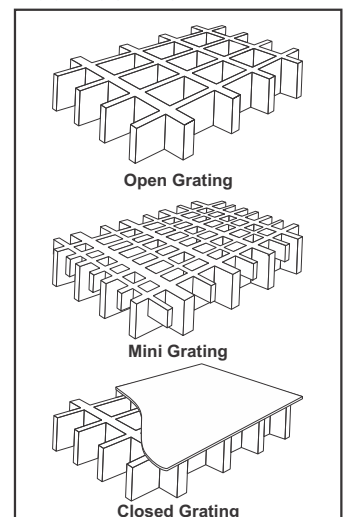

ACCESSORIES

Open Grating

Mini Grating